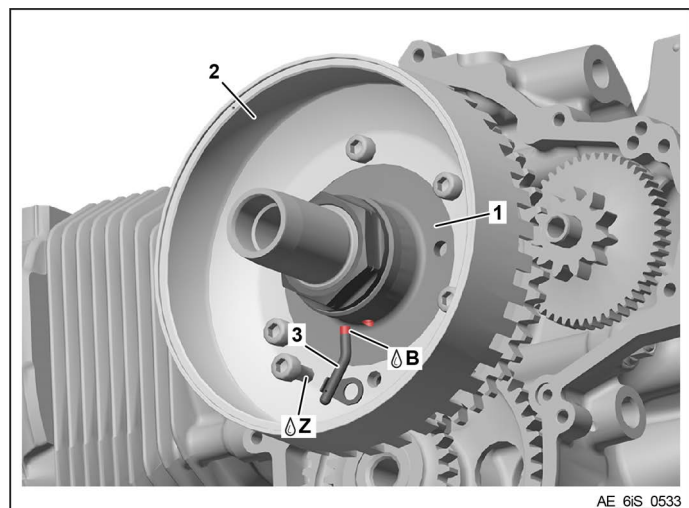

Fig. 11

NOTICE

Do not apply excessive amounts of LOCTITE to prevent oil spray nozzle from clogging. Clean bore with brake cleaning fluid before installation.

d07187.fm