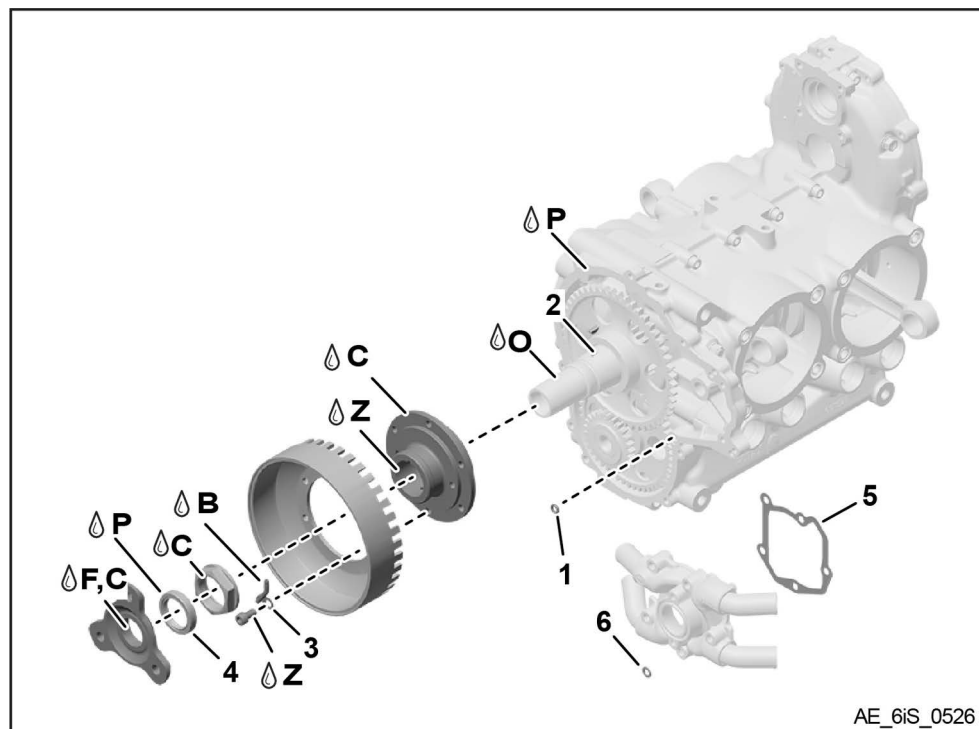

ALERT SERVICE BULLETIN

Parts requirement for cleaning and replacement, see Fig. 3:

Fig.no.	Part no.	Qty/ engine	Description	Application
3-1	831929	1	O-RING 5X2	Ignition housing
3-2	246055	1	WOODRUFF KEY	Crankshaft / sprag clutch
3-3	456540	1	OIL SPRAY NOZZLE ASSY.	Sprag clutch housing
3-4	230429	1	OIL SEAL	Ignition housing
3-5	850983	(1)	GASKET	Water pump housing
3-6	230415	(1)	SEALING RING A 6X10	Water pump drain screw
-	i	AR	ENGINE OIL XPS / AEROSHELL SPORT PLUS 4	Oil level check
-	i	AR	ENGINE COOLANT	Coolant level check

ⁱ See SI-912 i-001,SI-912-016,SI-914-019,SI-915 i-001,SI-916 i-001 Selection of suitable operating fluids for Rotax Engine Type 916 i (Series), 915 i (Series), 912 i (Series), 912 and 914 (Series).

Fig. 3

d07187.fm