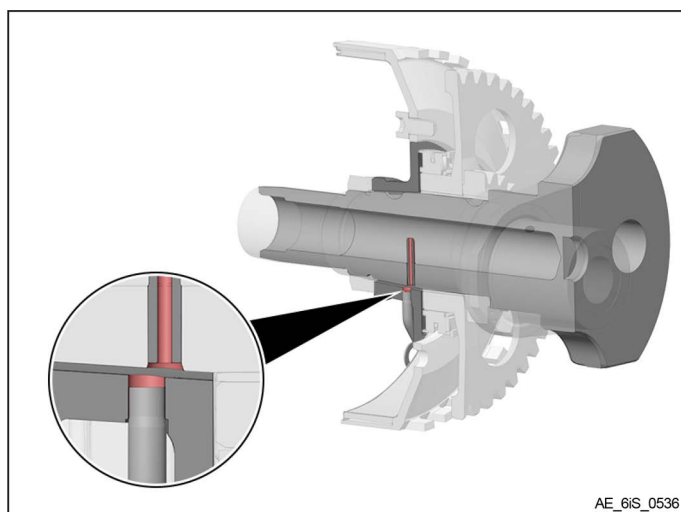

ALERT SERVICE BULLETIN

1.2) Concurrent ASB/SB/SI and SL

In addition to this Alert Service Bulletin the following documents must be observed:

- SI-912 i-011 Maintenance information on plug screw M22x1.5 part no. 940520 for ROTAX 912 i Series
- SI 912 i-028, SI-915 i-008 Change of oil cooling of stator for ROTAX® Engine Type 915 i A (Series) and 912 i (Series).
- SI-912 i-001,SI-912-016,SI-914-019,SI-915 i-001,SI-916 i-001 Selection of suitable operating fluids for Rotax Engine Type 916 i (Series), 915 i (Series), 912 i (Series), 912 and 914 (Series).
- in general, all relevant Alert Service Bulletins (ASB), Service Bulletins (SB), Service Instructions (SI), Service Letters (SL), Service Instruction - Parts and Accessories (SI-PAC) with relevance to perform this maintenance, repair or overhaul task.

1.3) Reason

Due to a deviation in the manufacturing process, excessive application of LOCTITE at the sprag clutch housing and/or oil spray nozzle may lead to blockage of the nozzle. This could lead to inadequate cooling and possible damage to both of the generators.

The classification of this mandatory Service Bulletin has been changed to a mandatory Alert Service Bulletin due to the fact that the failure mechanism has been re-evaluated to include immediate action as described before flight.

Fig. 1

1.4) Subject

Inspection and/or replacement of oil spray nozzle for ROTAX® Engine Type 912 i, 915 i and 916 i (Series).