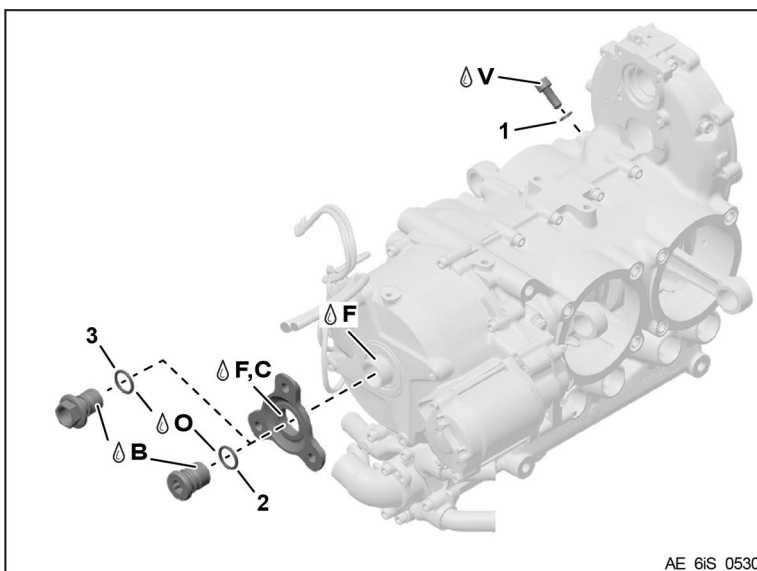

ALERT SERVICE BULLETIN

2) Material Information

2.1) Material

Price and availability will be provided on request by ROTAX® Authorized Distributors or their independent Service Centers.

2.2) Company support information

- Any possible support by BRP-Rotax will be provided on request by ROTAX® Authorized Distributors or their independent Service Centers
- This exchange program and cost sharing is valid until December 31st 2025. Up to this date limited reimbursement of costs can be applied for
- Shipping costs, downtime costs, loss of income, telephone costs etc. or costs of conversion to other engine versions or additional work, as for instance simultaneous engine overhauls are not covered in this scope and will not be borne or reimbursed by ROTAX®.

2.3) Material requirement per engine

Parts requirement for inspection, see Fig. 2.

Fig.no.	Part no.	Qty/ engine	Description	Application
2-1	950141	1	SEALING RING A 8X13	Locking pin bolt
2-2	250057*	(1)	O-RING - 18X2.5	Plug screw *
2-3	430225**	(1)	O-RING - 15.9X2.3	Plug screw **
-	-	AR	ENGINE OIL XPS / AEROSHELL SPORT PLUS 4	Oil level check

* only applicable to 912i Series

** only applicable to 915i and 916i Series

Fig. 2

d07187.fm