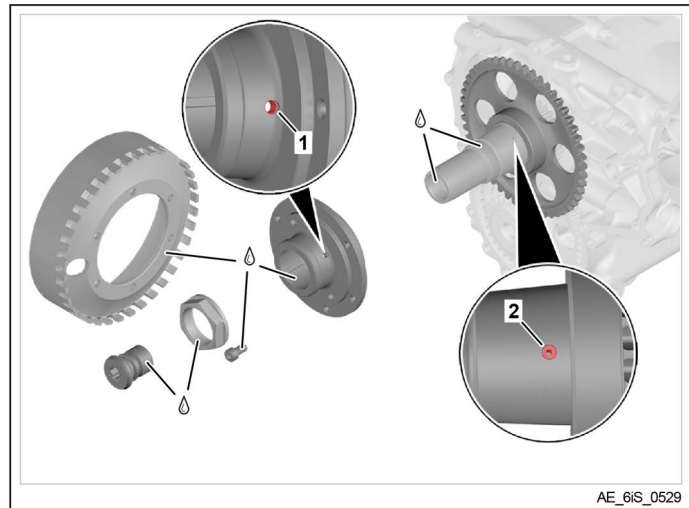

# ALERT SERVICE BULLETIN

- 1 Sprag clutch housing oil bore
- 2 Crankshaft oil spray nozzle

Fig. 10 (TYPICAL)

**Assembly:**

See Fig. 11 and 12

Step	Procedure
1	Assemble and install the sprag clutch assy. (1) and the magneto flywheel (2) along with a new oil spray nozzle part no. 456540 (3). See current Maintenance Manual Heavy (MMH) for the respective engine type, Chapter 74-20-00.