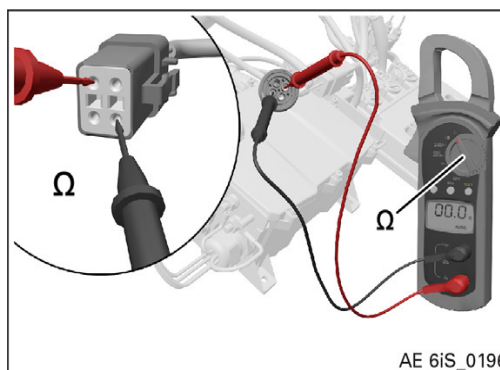

#### 3.5.1) Inspection of stator assy.

See Fig. 7

Step	Procedure
1	Drain the engine coolant. See current Maintenance Manual Line (MML) for the respective engine type, Chapter 12-20-00, Section Cooling System.
2	Remove the water pump housing. See current Maintenance Manual Heavy (MMH) for the respective engine type, Chapter 75-00-00.
3	Remove the electric starter. See current Maintenance Manual Heavy (MMH) for the respective engine type, Chapter 80-10-00.
4	Remove the ignition housing. See current Maintenance Manual Heavy (MMH) for the respective engine type, Chapter 24-20-00.
5	Visually inspect the stator and wiring for signs of overheating or discoloration.
6	Check the resistance value of generators A and B. See current Maintenance Manual Heavy (MMH) for the respective engine type, Chapter 24-20-00.
7	If the stator shows signs of discoloration or overheating and/or the resistance values are outside of the nominal range, the stator assy. is un-serviceable and must be replaced.